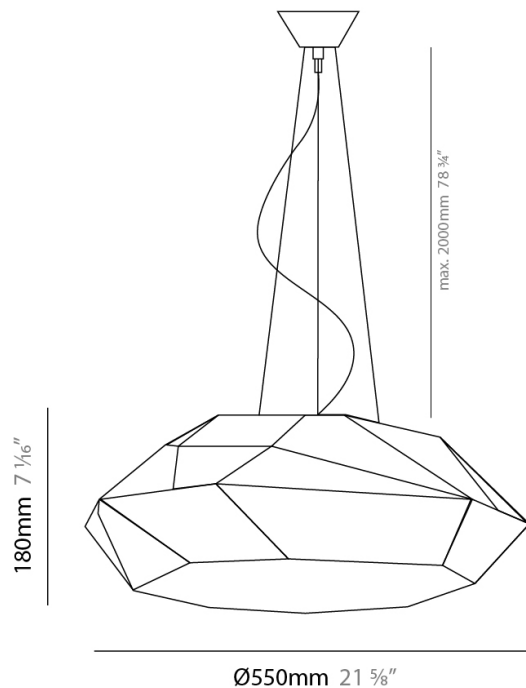

VIKI SUSPENSION

D81360

PROJECT _____

TYPE _____

NOTES _____

QUANTITY _____

DATE _____

GENERAL

Series: Viki
Brand: Panzeri
Division: Design
Mounting Type: Suspension
Mounting Location: Ceiling
Subcategory: Pendant

PHYSICAL

Shape: Abstract
Diameter (mm): 550
Diameter (in): 21 ⁵/₈
Height (mm): 180
Height (in): 7 ¹/₁₆
Max. Overall Height (mm): 2180
Max. Overall Height (in): 85 ¹³/₁₆
Light Distribution: Omnidirectional
Weight (kg): 2.431
Weight (lbs): 5.36
Diffuser: White Bi-Elastic Fabric
Fixture Finish: WHI
Fixture Material: Metal
Cable Details: 2000mm/ 78 5/8" steel cable. 2200mm/ 86 5/8" transparent PVC power cable.

ELECTRICAL

Input Wattage Range: 20 - 29 W
Number of Lamps: 2
Lamp Type: CFL
Bulb Included: Bulb Not Included
Total Output Wattage (W): 52
Max. Wattage Per Lamp (W): 26
Lamp Base: GX24-q3
Dimming: Non-Dimmable
Driver Included: Yes
Driver Location: Integrated
Driver Type: Ballast - Universal
Driver Class: Class 2
Input Voltage (V): 120 - 277
Upon Request: Integral 0-10V 120-277V

LED

OPTICAL

RATINGS AND CERTIFICATIONS

Certified By: CSA Certified to UL and CSA Standards
IP rating: IP20